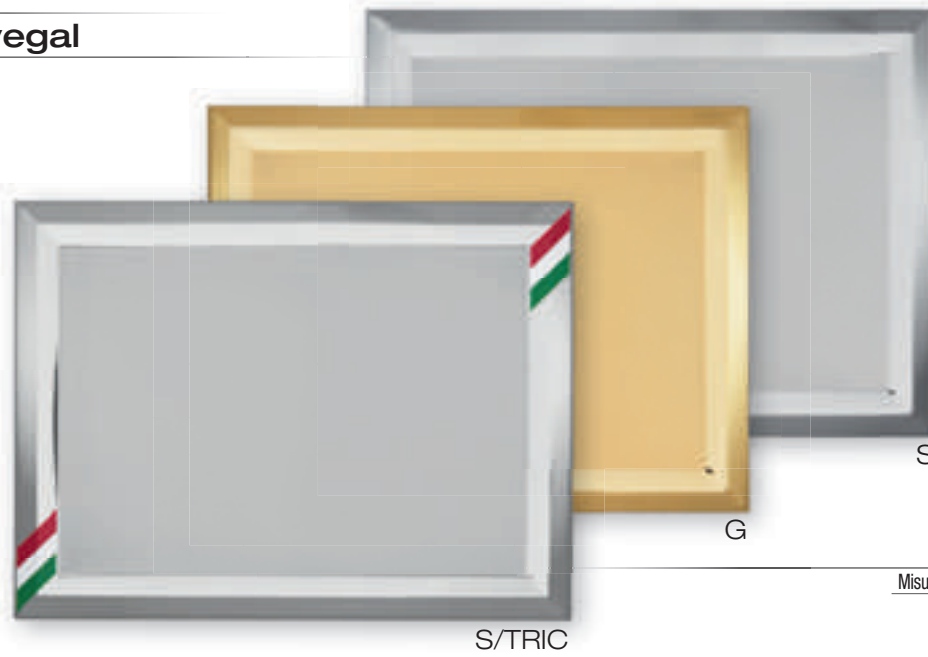

TARGHE / PLAQUES

PER SUBLIMAZIONE / FOR SUBLIMATION

Nevegal

G = Gold
S = Silver
G/W = Gold/White
S/W = Silver/White
S/TRIC = Silver/Tricolore

Misura / Size	20x15	18x13	16x12
	10	10	10

S/TRIC