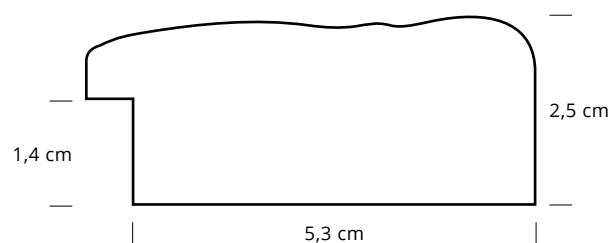

Sezione cornice scala 1:1
Frame section scale 1:1