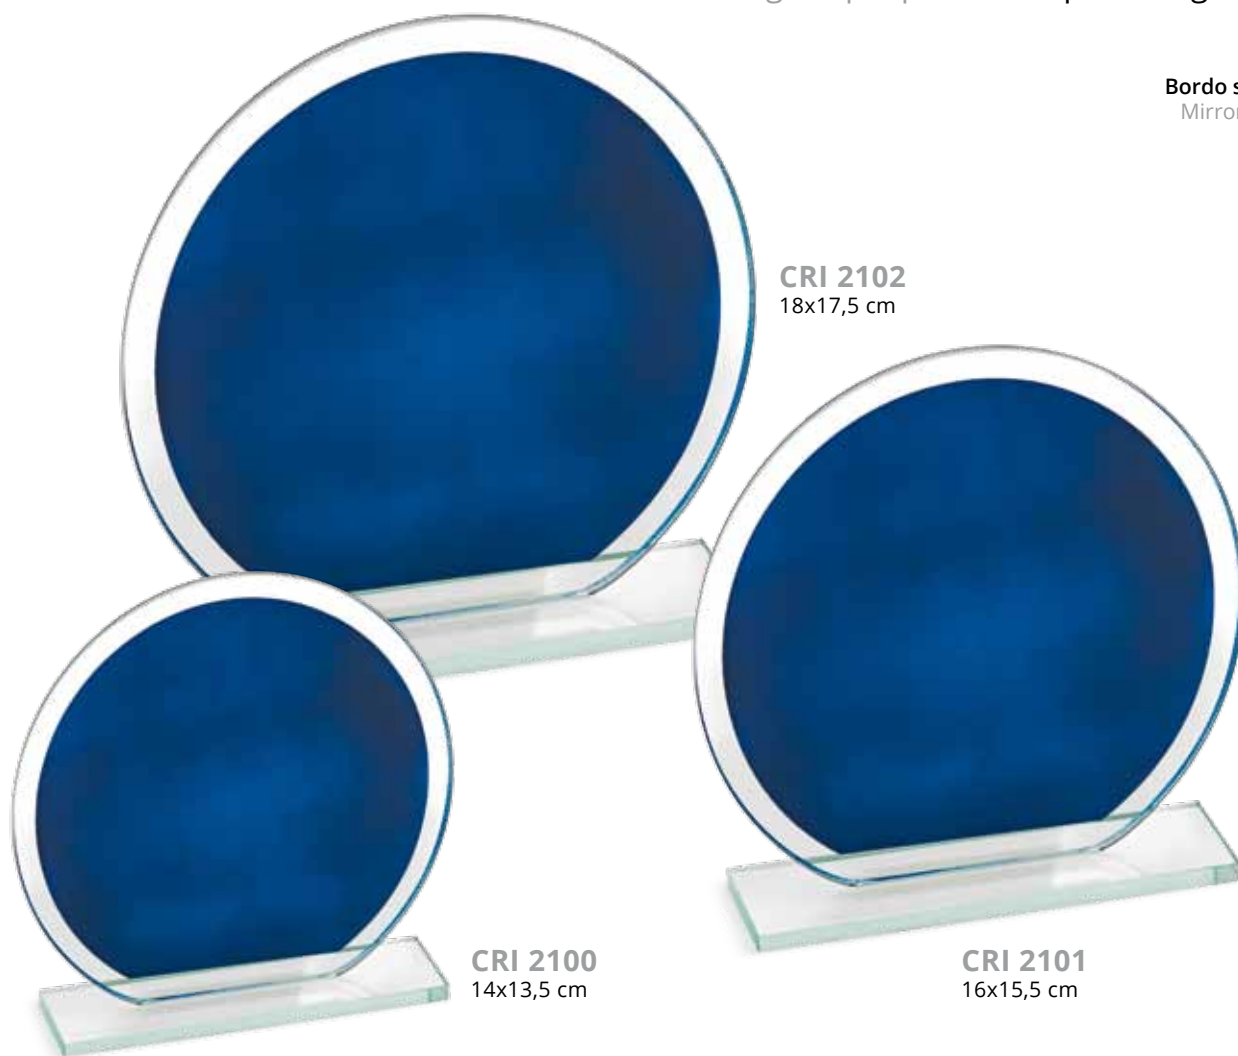

glass_crystal vetro_cristallo
glass plaque holder porta targa in vetro

Bordo specchiato
Mirrored border

CRI 2102
18x17,5 cm

CRI 2100
14x13,5 cm

CRI 2101
16x15,5 cm