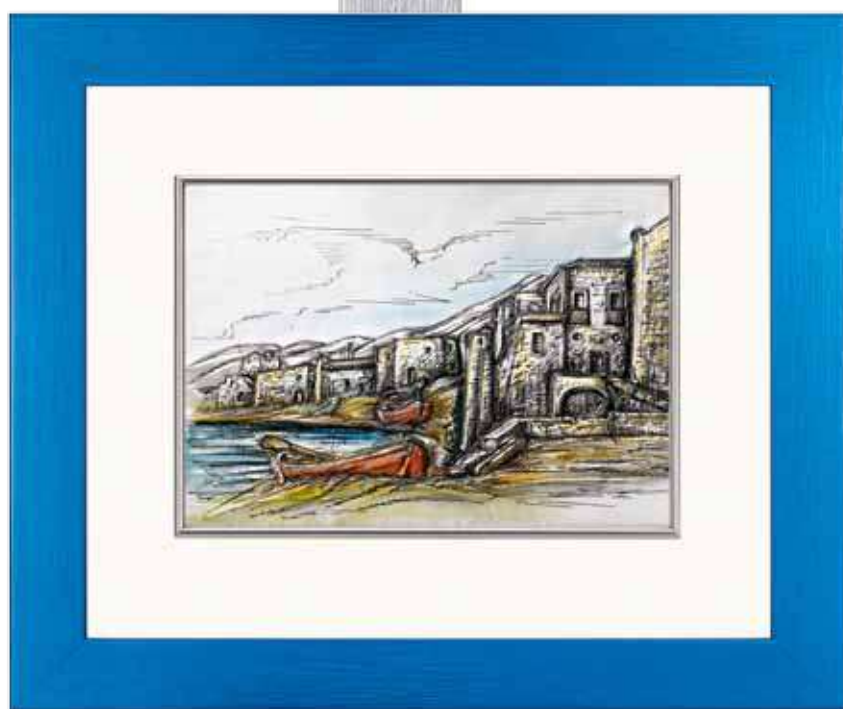

TA 170 OT

- TA 170 OT 10x15 cm
- TA 170/1OT 12x17 cm
- TA 170/2OT 14,5x19,5 cm

PACK

10 pz./pcs

PERSONALIZATIONS

**Esempi di quadri cesellati su targhe argento 925‰
china e cenni oro o colore**

Samples of frames with chiseled silver 925‰ plaques
with black and gold hand painted or color hand painted