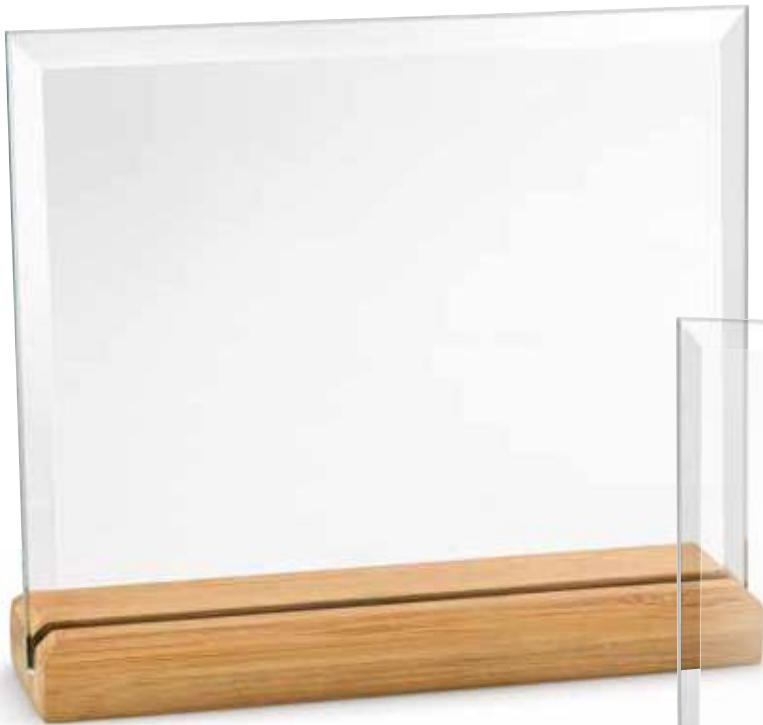

Base separabile
Separable base

CRI 3402 N
26x22 cm